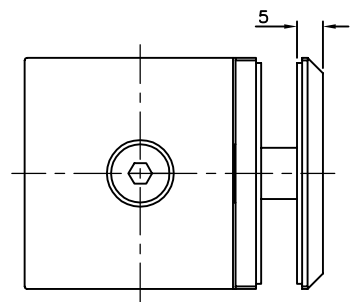

# Partition wall system art. 40.4113.090...

304

Glass clamp 90° - glass/glass/glass  stainless steel  ...10 polished ...12 satin	Glasklemme 90° - Glas/Glas/Glas  V2A  ...10 poliert ...12 gebürstet	Equerre à 90° - verre/verre/verre  inox  ...10 poli ...12 brossé	Glasklem 90° - glas/glas/glas  RVS  ...10 gepolijst ...12 geborsteld
---	--	---	---

\* drawing shows 8mm glass without PVC seals

glass cutouts