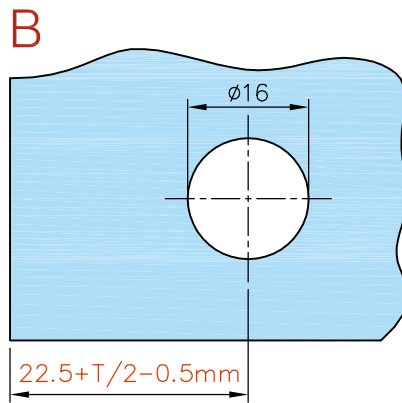

# Partition wall system art. 40.4113.090...

304

Glass clamp 90° - glass/glass/glass  stainless steel  ...10 polished ...12 satin	Glasklemme 90° - Glas/Glas/Glas  V2A  ...10 poliert ...12 gebürstet	Equerre à 90° - verre/verre/verre  inox  ...10 poli ...12 brossé	Glasklem 90° - glas/glas/glas  RVS  ...10 gepolijst ...12 geborsteld
---	--	---	---

\* drawing shows 8mm glass without PVC seals

glass cutouts