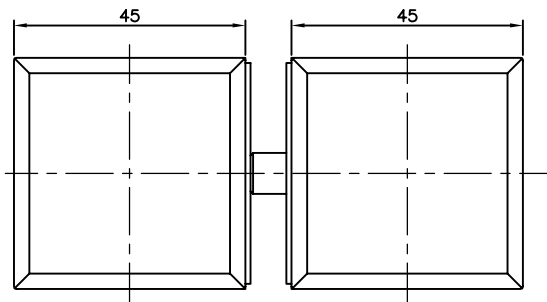

# Partition wall system art. 40.4113.090...

304

Glass clamp 90° - glass/glass/glass  stainless steel  ...10 polished ...12 satin	Glasklemme 90° - Glas/Glas/Glas  V2A  ...10 poliert ...12 gebürstet	Equerre à 90° - verre/verre/verre  inox  ...10 poli ...12 brossé	Glasklem 90° - glas/glas/glas  RVS  ...10 gepolijst ...12 geborsteld
---	--	---	---

\* drawing shows 8mm glass without PVC seals

glass cutouts