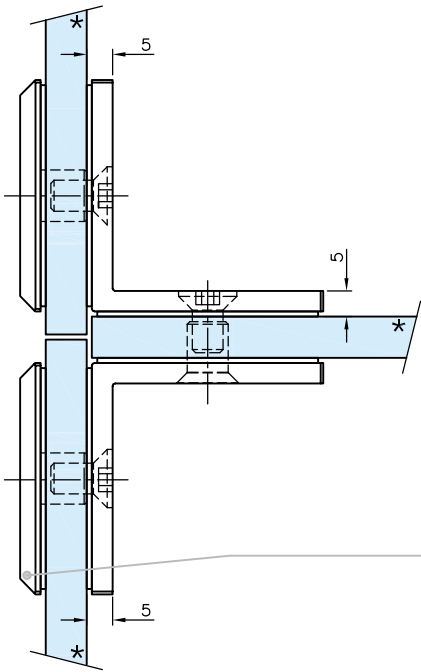

# Partition wall system art. 40.4113.090...

304

Glass clamp 90° - glass/glass/glass  stainless steel  ...10 polished ...12 satin	Glasklemme 90° - Glas/Glas/Glas  V2A  ...10 poliert ...12 gebürstet	Equerre à 90° - verre/verre/verre  inox  ...10 poli ...12 brossé	Glasklem 90° - glas/glas/glas  RVS  ...10 gepolijst ...12 geborsteld
---	--	---	---

\* drawing shows 8mm glass without PVC seals

glass cutouts