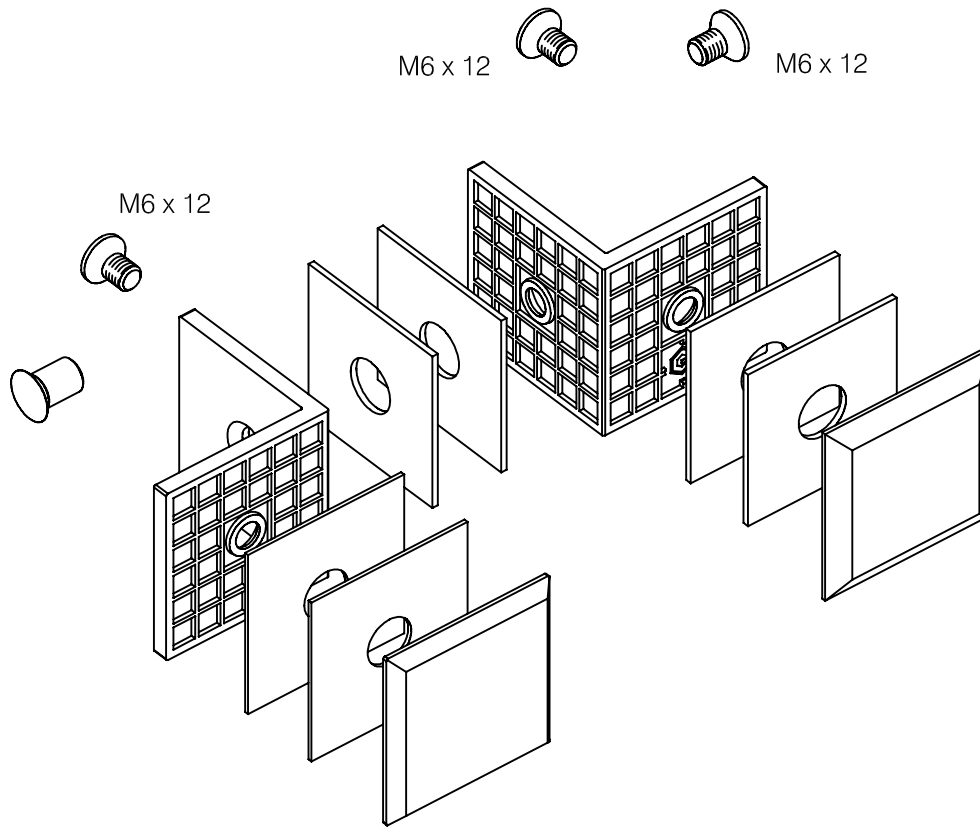

# Partition wall system art. 40.4113.090...

304

Glass clamp 90° - glass/glass/glass  stainless steel  ...10 polished ...12 satin	Glasklemme 90° - Glas/Glas/Glas  V2A  ...10 poliert ...12 gebürstet	Equerre à 90° - verre/verre/verre  inox  ...10 poli ...12 brossé	Glasklem 90° - glas/glas/glas  RVS  ...10 gepolijst ...12 geborsteld
---	--	---	---

\* drawing shows 8mm glass without PVC seals

glass cutouts