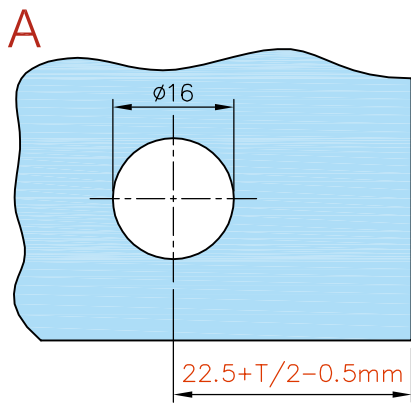

# Partition wall system art. 40.4113.090...

304

Glass clamp 90° - glass/glass/glass  stainless steel  ...10 polished ...12 satin	Glasklemme 90° - Glas/Glas/Glas  V2A  ...10 poliert ...12 gebürstet	Equerre à 90° - verre/verre/verre  inox  ...10 poli ...12 brossé	Glasklem 90° - glas/glas/glas  RVS  ...10 gepolijst ...12 geborsteld
---	--	---	---

\* drawing shows 8mm glass without PVC seals

glass cutouts