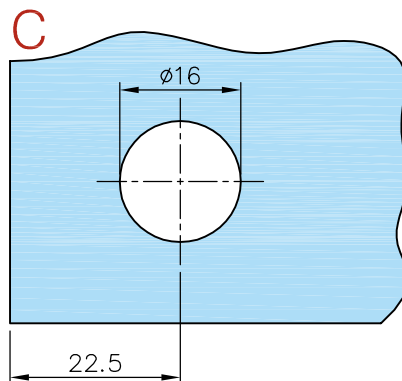

# Partition wall system art. 40.4113.090...

304

Glass clamp 90° - glass/glass/glass  stainless steel  ...10 polished ...12 satin	Glasklemme 90° - Glas/Glas/Glas  V2A  ...10 poliert ...12 gebürstet	Equerre à 90° - verre/verre/verre  inox  ...10 poli ...12 brossé	Glasklem 90° - glas/glas/glas  RVS  ...10 gepolijst ...12 geborsteld
---	--	---	---

\* drawing shows 8mm glass without PVC seals

glass cutouts