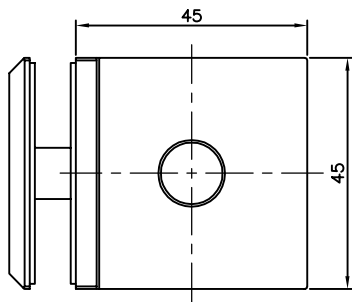

# Partition wall system art. 40.4113.090...

304

Glass clamp 90° - glass/glass/glass  stainless steel  ...10 polished ...12 satin	Glasklemme 90° - Glas/Glas/Glas  V2A  ...10 poliert ...12 gebürstet	Equerre à 90° - verre/verre/verre  inox  ...10 poli ...12 brossé	Glasklem 90° - glas/glas/glas  RVS  ...10 gepolijst ...12 geborsteld
---	--	---	---

\* drawing shows 8mm glass without PVC seals

glass cutouts