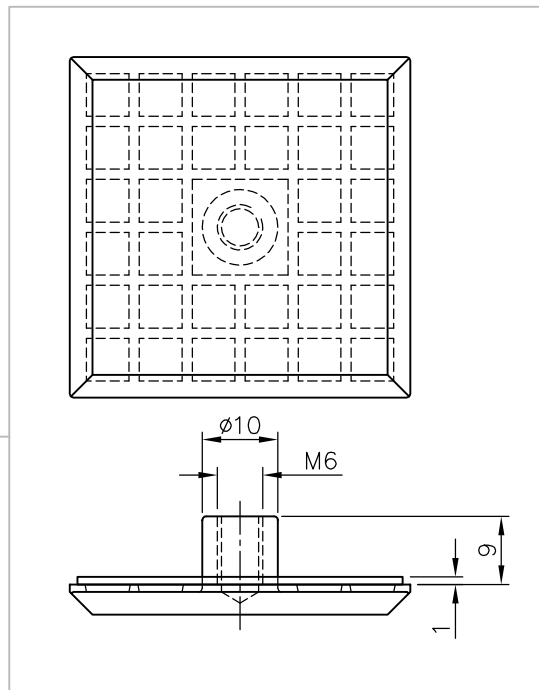

# Partition wall system art. 40.4113.090...

304

Glass clamp 90° - glass/glass/glass  stainless steel  ...10 polished ...12 satin	Glasklemme 90° - Glas/Glas/Glas  V2A  ...10 poliert ...12 gebürstet	Equerre à 90° - verre/verre/verre  inox  ...10 poli ...12 brossé	Glasklem 90° - glas/glas/glas  RVS  ...10 gepolijst ...12 geborsteld
---	--	---	---

\* drawing shows 8mm glass without PVC seals

glass cutouts